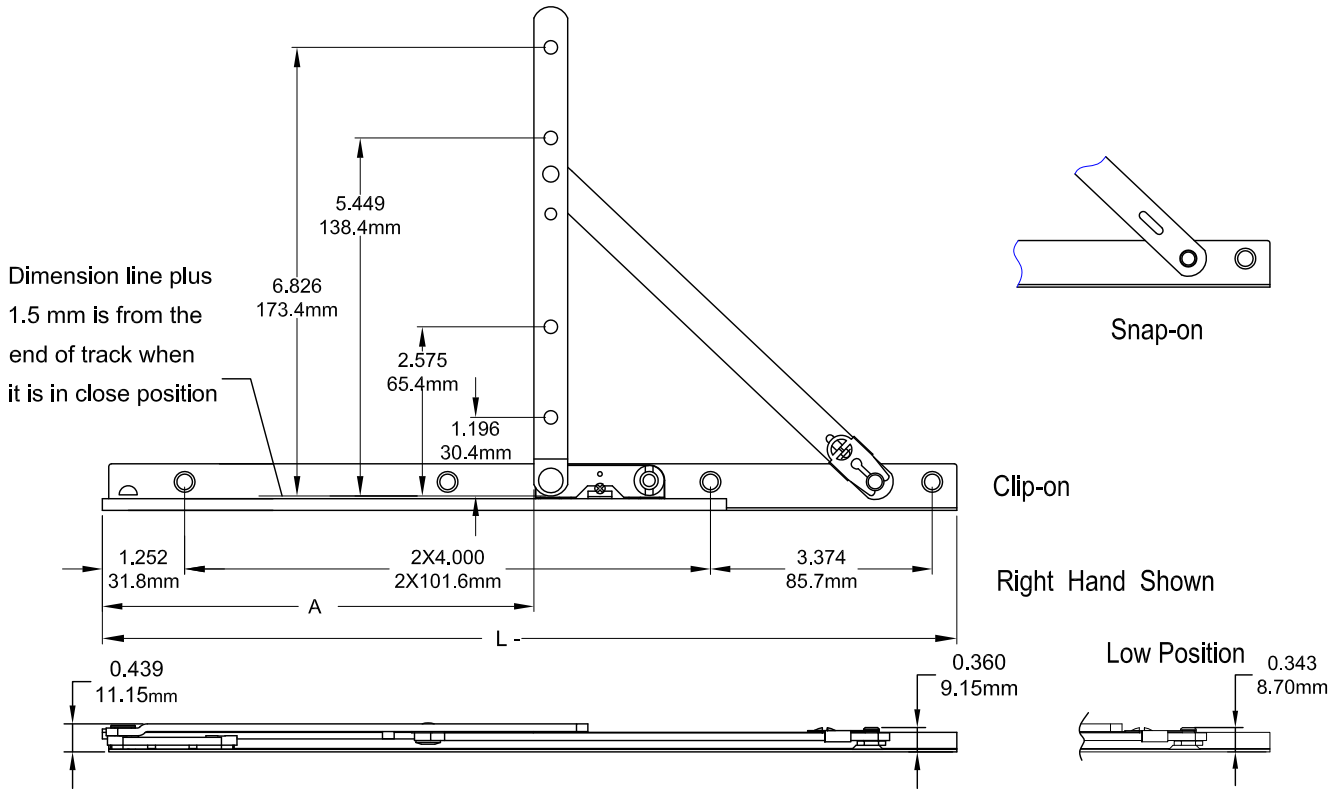

# 13" Washbilty Two Bar Hinge

Part Number	Product Name	" A "	" L "	Material	Hand
19013-WAC-01	Two Bar Hinge , 13" , Washbilty , Adjustable , Clip-on , LH	6.567"	13"	Steel	LH
19013-WAC-00	Two Bar Hinge , 13" , Washbilty , Adjustable , Clip-on , RH	6.567"	13"	Steel	RH
7013-WAC-01	Two Bar Hinge , 13" , Washbilty , Adjustable , Clip-on , SST , LH	6.567"	13"	SST	LH
7013-WAC-00	Two Bar Hinge , 13" , Washbilty , Adjustable , Clip-on , SST , RH	6.567"	13"	SST	RH
19013-WNC-01	Two Bar Hinge , 13" , Washbilty , Non-Adjustable , Clip-on , LH	6.567"	13"	Steel	LH
19013-WNC-00	Two Bar Hinge , 13" , Washbilty , Non-Adjustable , Clip-on , RH	6.567"	13"	Steel	RH
7013-WNC-01	Two Bar Hinge , 13" , Washbilty , Non-Adjustable , Clip-on , SST , LH	6.567"	13"	SST	LH
7013-WNC-00	Two Bar Hinge , 13" , Washbilty , Non-Adjustable , Clip-on , SST , RH	6.567"	13"	SST	RH
19013-WASR1-01	Two Bar Hinge , 13" , Washbilty , Adjustable , Snap-on , LH	6.567"	13"	Steel	LH
19013-WASR1-00	Two Bar Hinge , 13" , Washbilty , Adjustable , Snap-on , RH	6.567"	13"	Steel	RH
7013-WASR1-01	Two Bar Hinge , 13" , Washbilty , Adjustable , Snap-on , SST , LH	6.567"	13"	SST	LH
7013-WASR1-00	Two Bar Hinge , 13" , Washbilty , Adjustable , Snap-on , SST , RH	6.567"	13"	SST	RH
19013-WNSR1-01	Two Bar Hinge , 13" , Washbilty , Non-Adjustable , Snap-on , LH	6.567"	13"	Steel	LH
19013-WNSR1-00	Two Bar Hinge , 13" , Washbilty , Non-Adjustable , Snap-on , RH	6.567"	13"	Steel	RH
7013-WNSR1-01	Two Bar Hinge , 13" , Washbilty , Non-Adjustable , Snap-on , SST , LH	6.567"	13"	SST	LH
7013-WNSR1-00	Two Bar Hinge , 13" , Washbilty , Non-Adjustable , Snap-on , SST , RH	6.567"	13"	SST	RH
19013-WAC-01-L	Two Bar Hinge , 13" , Washbilty , Adjustable , Clip-on , LH-Low Position	6.567"	13"	Steel	LH
19013-WAC-00-L	Two Bar Hinge , 13" , Washbilty , Adjustable , Clip-on , RH-Low Position	6.567"	13"	Steel	RH
7013-WAC-01-L	Two Bar Hinge , 13" , Washbilty , Adjustable , Clip-on , SST , LH-Low Position	6.567"	13"	SST	LH
7013-WAC-00-L	Two Bar Hinge , 13" , Washbilty , Adjustable , Clip-on , SST , RH-Low Position	6.567"	13"	SST	RH
19013-WNC-01-L	Two Bar Hinge , 13" , Washbilty , Non-Adjustable , Clip-on , LH-Low Position	6.567"	13"	Steel	LH
19013-WNC-00-L	Two Bar Hinge , 13" , Washbilty , Non-Adjustable , Clip-on , RH-Low Position	6.567"	13"	Steel	RH
7013-WNC-01-L	Two Bar Hinge , 13" , Washbilty , Non-Adjustable , Clip-on , SST , LH-Low Position	6.567"	13"	SST	LH
7013-WNC-00-L	Two Bar Hinge , 13" , Washbilty , Non-Adjustable , Clip-on , SST , RH-Low Position	6.567"	13"	SST	RH
19013-WASR1-01-L	Two Bar Hinge , 13" , Washbilty , Adjustable , Snap-on , LH-Low Position	6.567"	13"	Steel	LH
19013-WASR1-00-L	Two Bar Hinge , 13" , Washbilty , Adjustable , Snap-on , RH-Low Position	6.567"	13"	Steel	RH
7013-WASR1-01-L	Two Bar Hinge , 13" , Washbilty , Adjustable , Snap-on , SST , LH-Low Position	6.567"	13"	SST	LH
7013-WASR1-00-L	Two Bar Hinge , 13" , Washbilty , Adjustable , Snap-on , SST , RH-Low Position	6.567"	13"	SST	RH
19013-WNSR1-01-L	Two Bar Hinge , 13" , Washbilty , Non-Adjustable , Snap-on , LH-Low Position	6.567"	13"	Steel	LH
19013-WNSR1-00-L	Two Bar Hinge , 13" , Washbilty , Non-Adjustable , Snap-on , RH-Low Position	6.567"	13"	Steel	RH
7013-WNSR1-01-L	Two Bar Hinge , 13" , Washbilty , Non-Adjustable , Snap-on , SST , LH-Low Position	6.567"	13"	SST	LH
7013-WNSR1-00-L	Two Bar Hinge , 13" , Washbilty , Non-Adjustable , Snap-on , SST , RH-Low Position	6.567"	13"	SST	RH